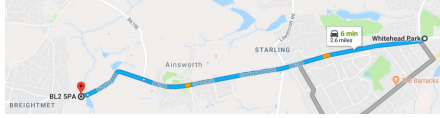

Annual Dinner – New Venue

On 9th March is the Annual Dinner. This year the venue is Brightmet Golf Club, Red Lane, Ainsworth, BL2 5PA) and is £24 per head. Margaret Eccles is sending you details of menus etc. Please arrive between 7:00-7:30 pm. The golf club is a straight run up Ainsworth Rd from Whitehead Park.

BRING ANY TROPHIES!!!!

New Look Website

We are currently looking at re-vamping the website to ensure all information is relevant and to make it more compact. Hopefully this will be ready in the not too distant future. We will be in touch with you with information on how to get onto the site and how to navigate around.

'One Ball' – What's that?

It's new, it's different and all will be explained by our esteemed president David Barrett who is organising dates to give everyone an overview on how to play and some training. Meanwhile there are notes on the notice board at WP. We will circulate dates for instruction sessions when arranged.

State of play on WP lawn work

As you know 'rain stopped play' for the workmen proposing to sort out our drainage problem. However, WP will not be available until the middle of the season, up to and including June. Matches are being organized at Coronation Park until further notice. If it is not possible to get a gap for any of your matches then it is allowable to request that the match takes place at the opposing teams club, if they are in agreement.

Clean up Days

To get us ready for the new season clean up days are planned for:
Coronation Park Sunday 18th March

Whitehead Park to be Advised

Can you spare time to rake up leaves at CP? Rakes are in the club house and barrow in shed, compost heap outside behind clubhouse. If you can't get the barrow just rake the leaves against the fence. The club needs YOU!

Don't be a potato come and help!

Find New Members - please

We can lock 'em in the equipment room!!
If you have any friends, relatives or neighbours get your selling caps on and see what you can do!
Drag 'em in off the street if you have to!!

CAPTAINS FOR 2018		
Club Secretary	Margaret Eccles	01204 573510
Events Secretary	Jean Hargreaves	0161 792 4694
Team Captains		
'B' Advanced	Paul Kenworthy	0161 797 0201
AC Peelers	Paul Kenworthy	0161 797 0201
AC Caesars	Richard Harvey	07721 312888
AC Midweek	Barbara Young	0161 766 6048
AC Short	Vi Richards	0161 724 6473
GC Level	Ken Eccles	01204 573510
GC Norths	David Leach	01706 670553
GC Souths	Margaret Eccles	01204 573510
National Interclub Events		
Secretary's Shield	Paul Kenworthy	0161 797 0201
Longman Cup	Phil Nuttall	07926 360161

Captains are asked to ensure that they submit details of match results and write-up promptly so that we can start incorporating this into our news.

Membership Fees for 2018 now due

£120 per year. See page 5 for further details.

Fixtures

Feb – May page 3, Jun – Sep page 4